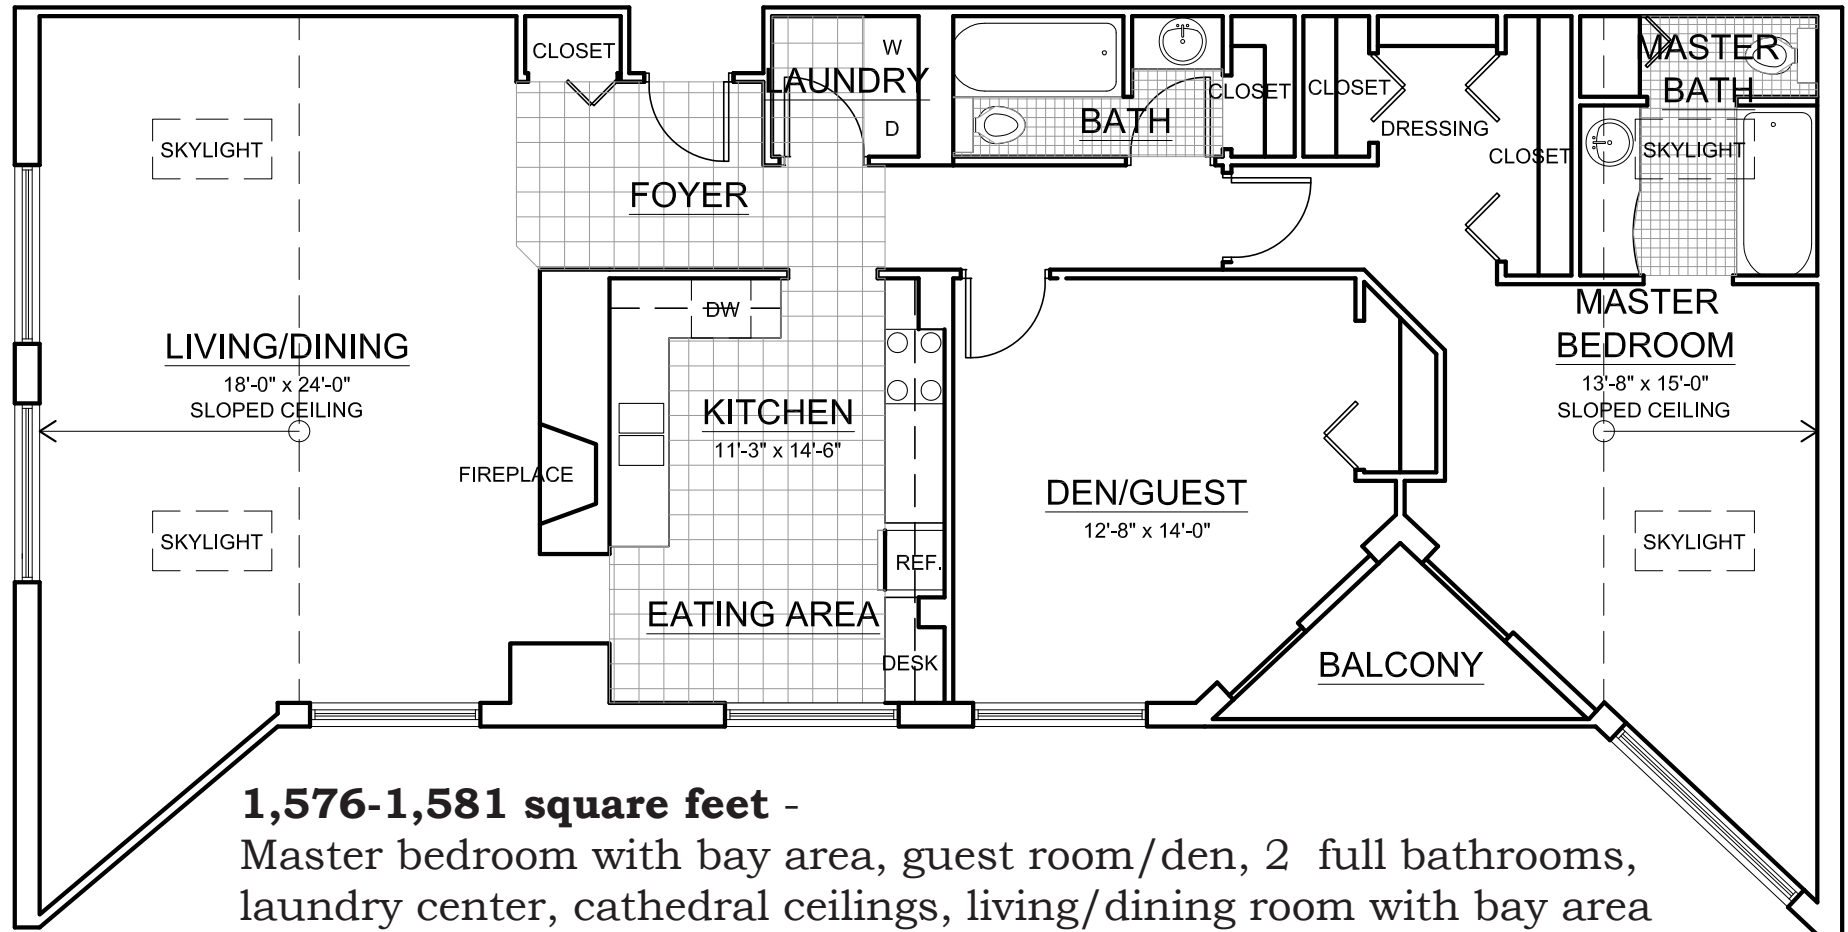

THE ZENITH

1,576-1,581 square feet -

Master bedroom with bay area, guest room/den, 2 full bathrooms, laundry center, cathedral ceilings, living/dining room with bay area and fireplace, large foyer, eat-in kitchen, walk-in storage, balcony.