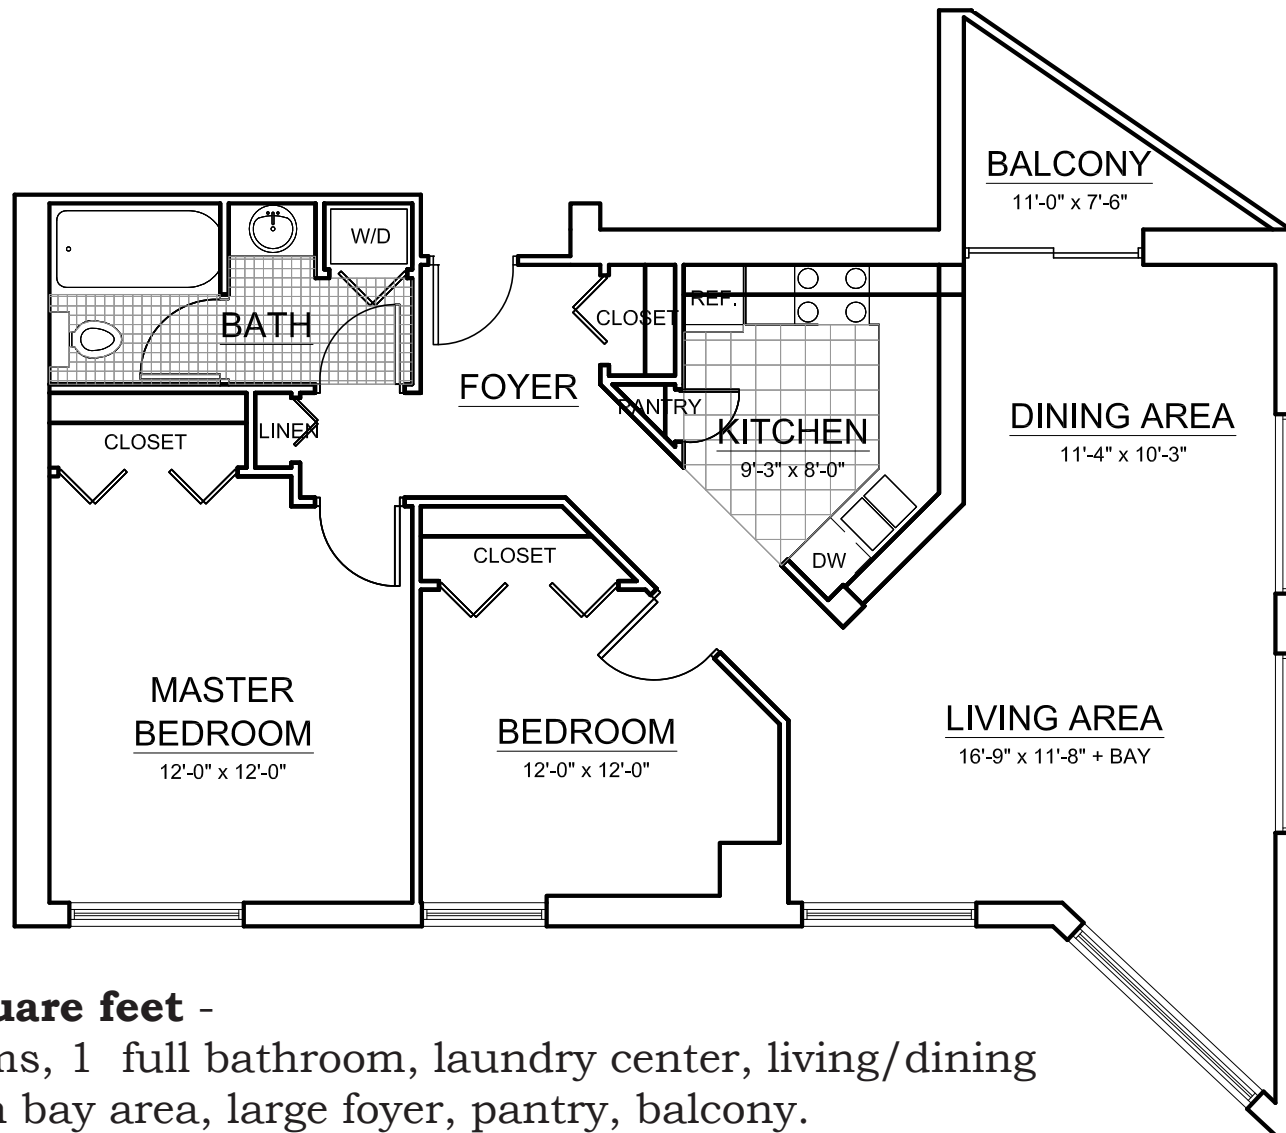

THE VISTA

1,062 square feet -

2 bedrooms, 1 full bathroom, laundry center, living/dining room with bay area, large foyer, pantry, balcony.