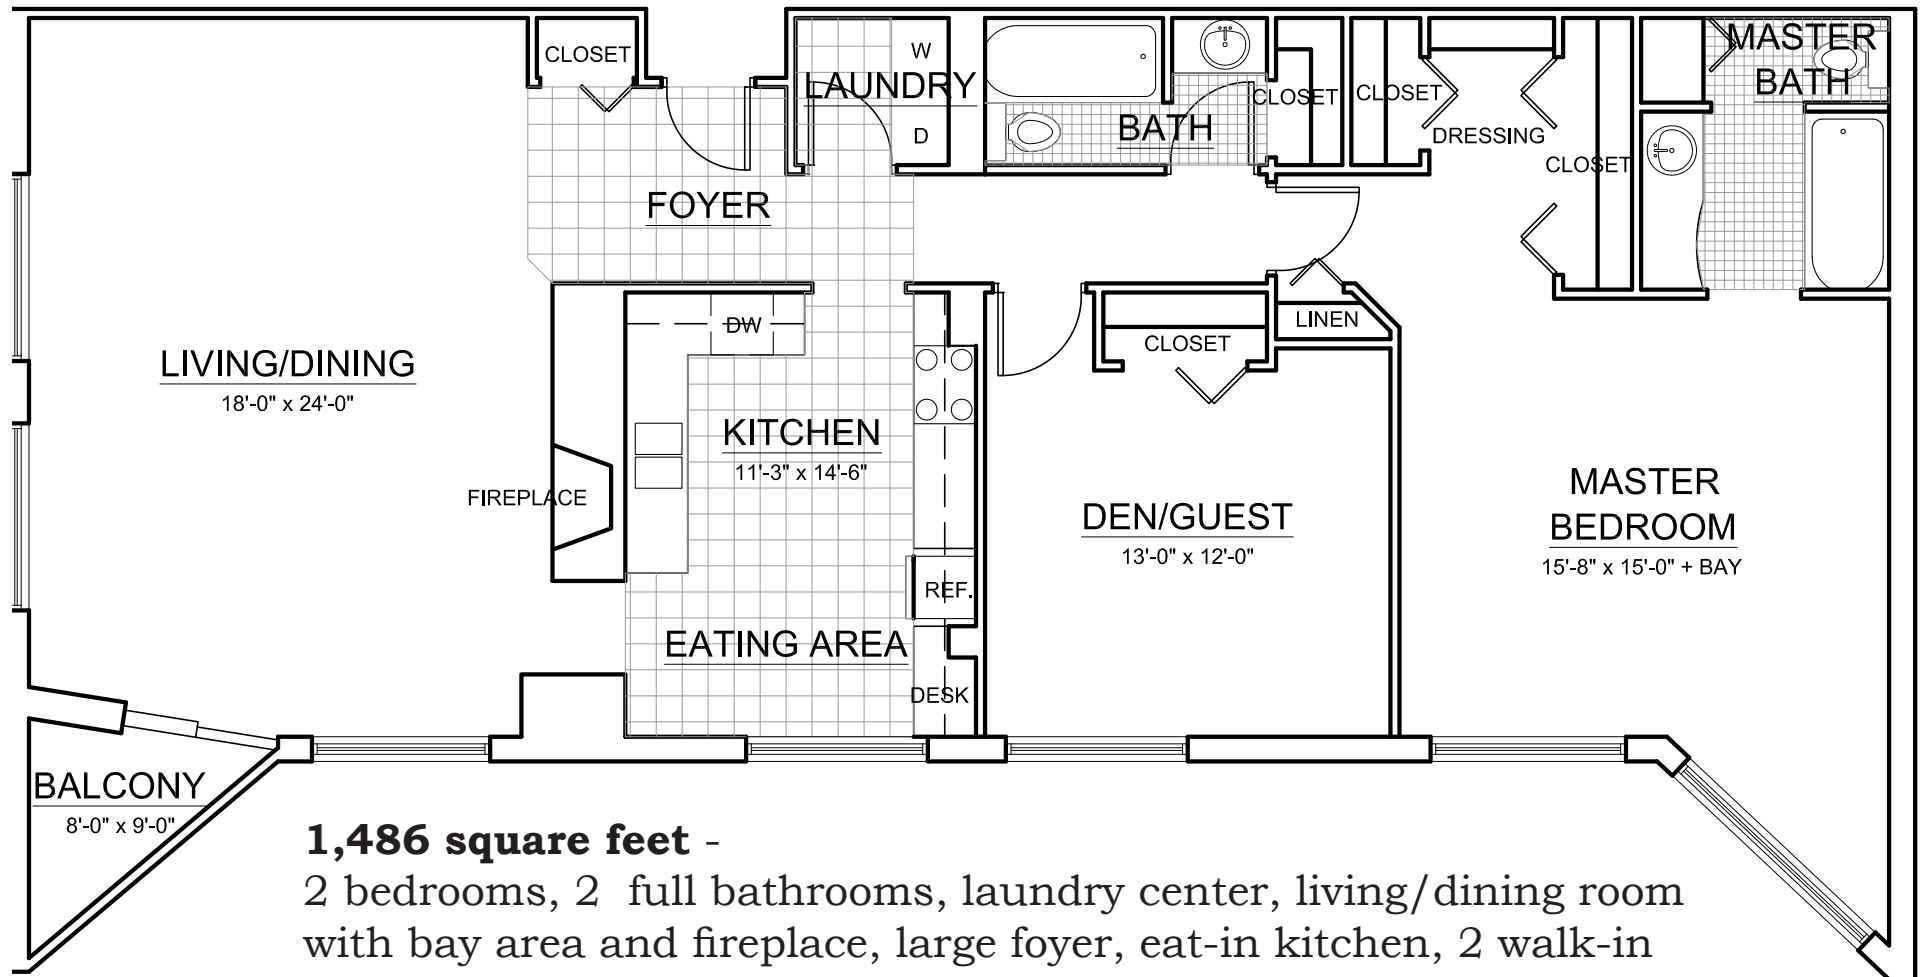

# THE TIFFANY

**1,486 square feet -**

2 bedrooms, 2 full bathrooms, laundry center, living/dining room with bay area and fireplace, large foyer, eat-in kitchen, 2 walk-in storage rooms.