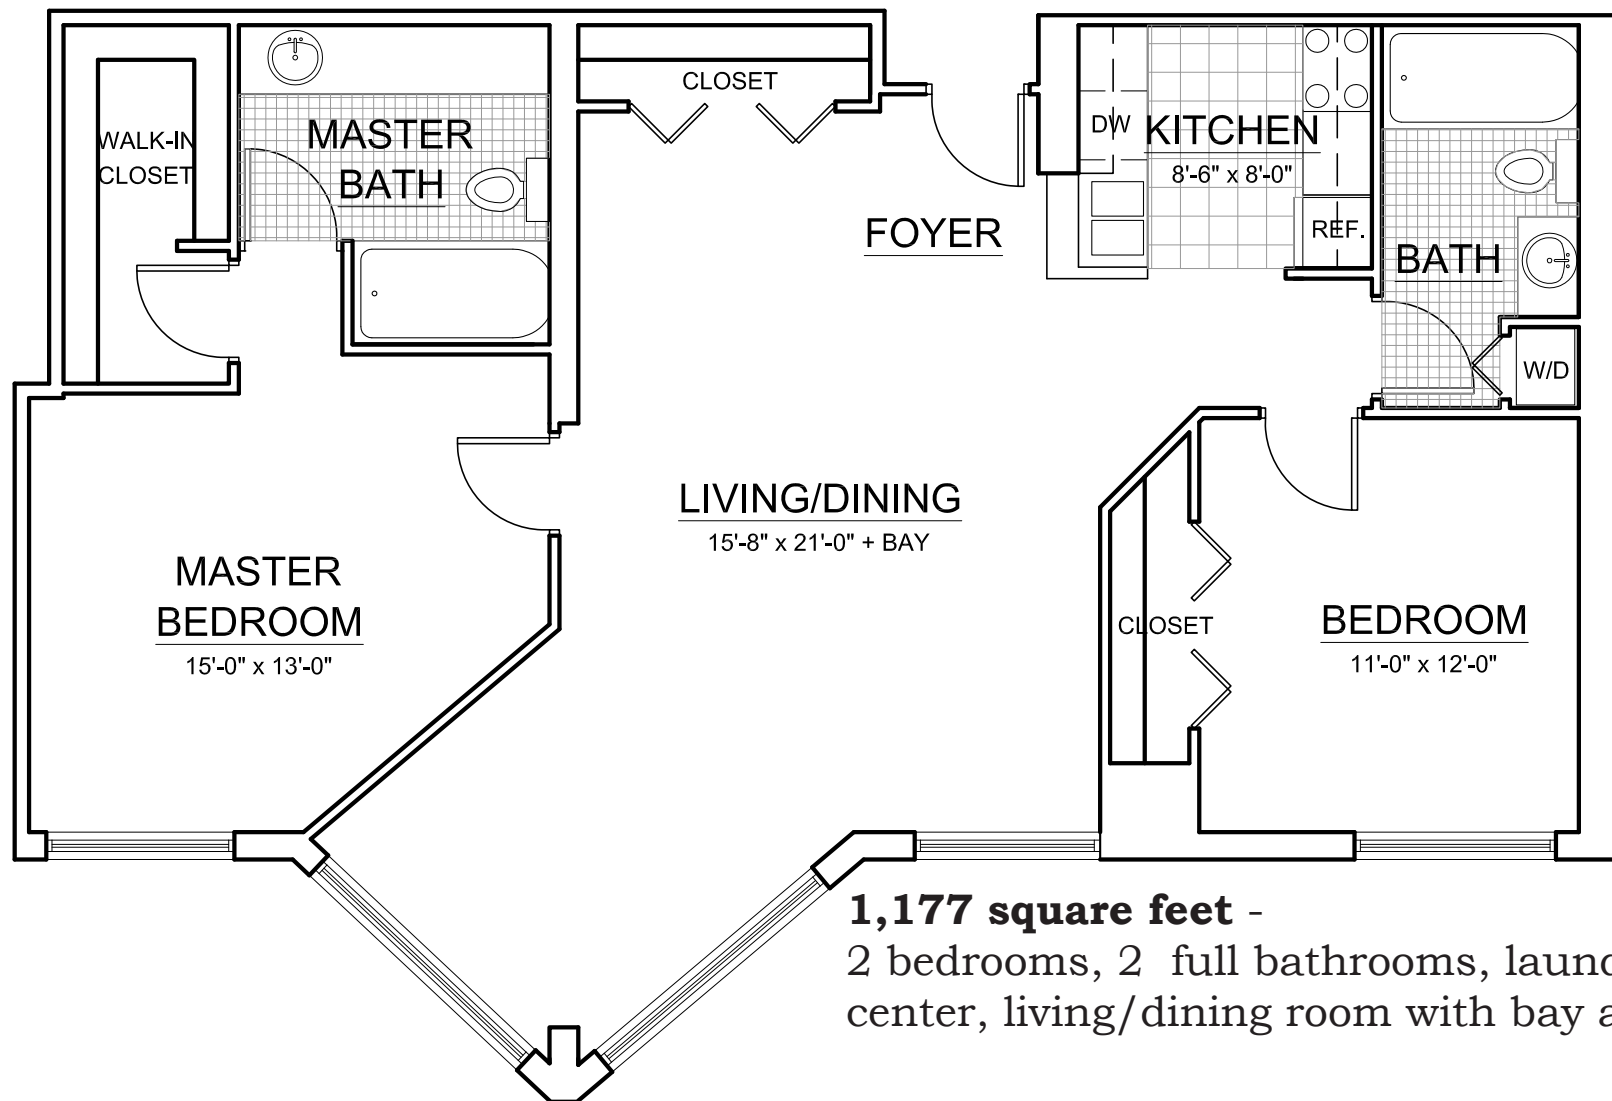

# THE SUNRISE

**1,177 square feet -**  
2 bedrooms, 2 full bathrooms, laundry center, living/dining room with bay area.