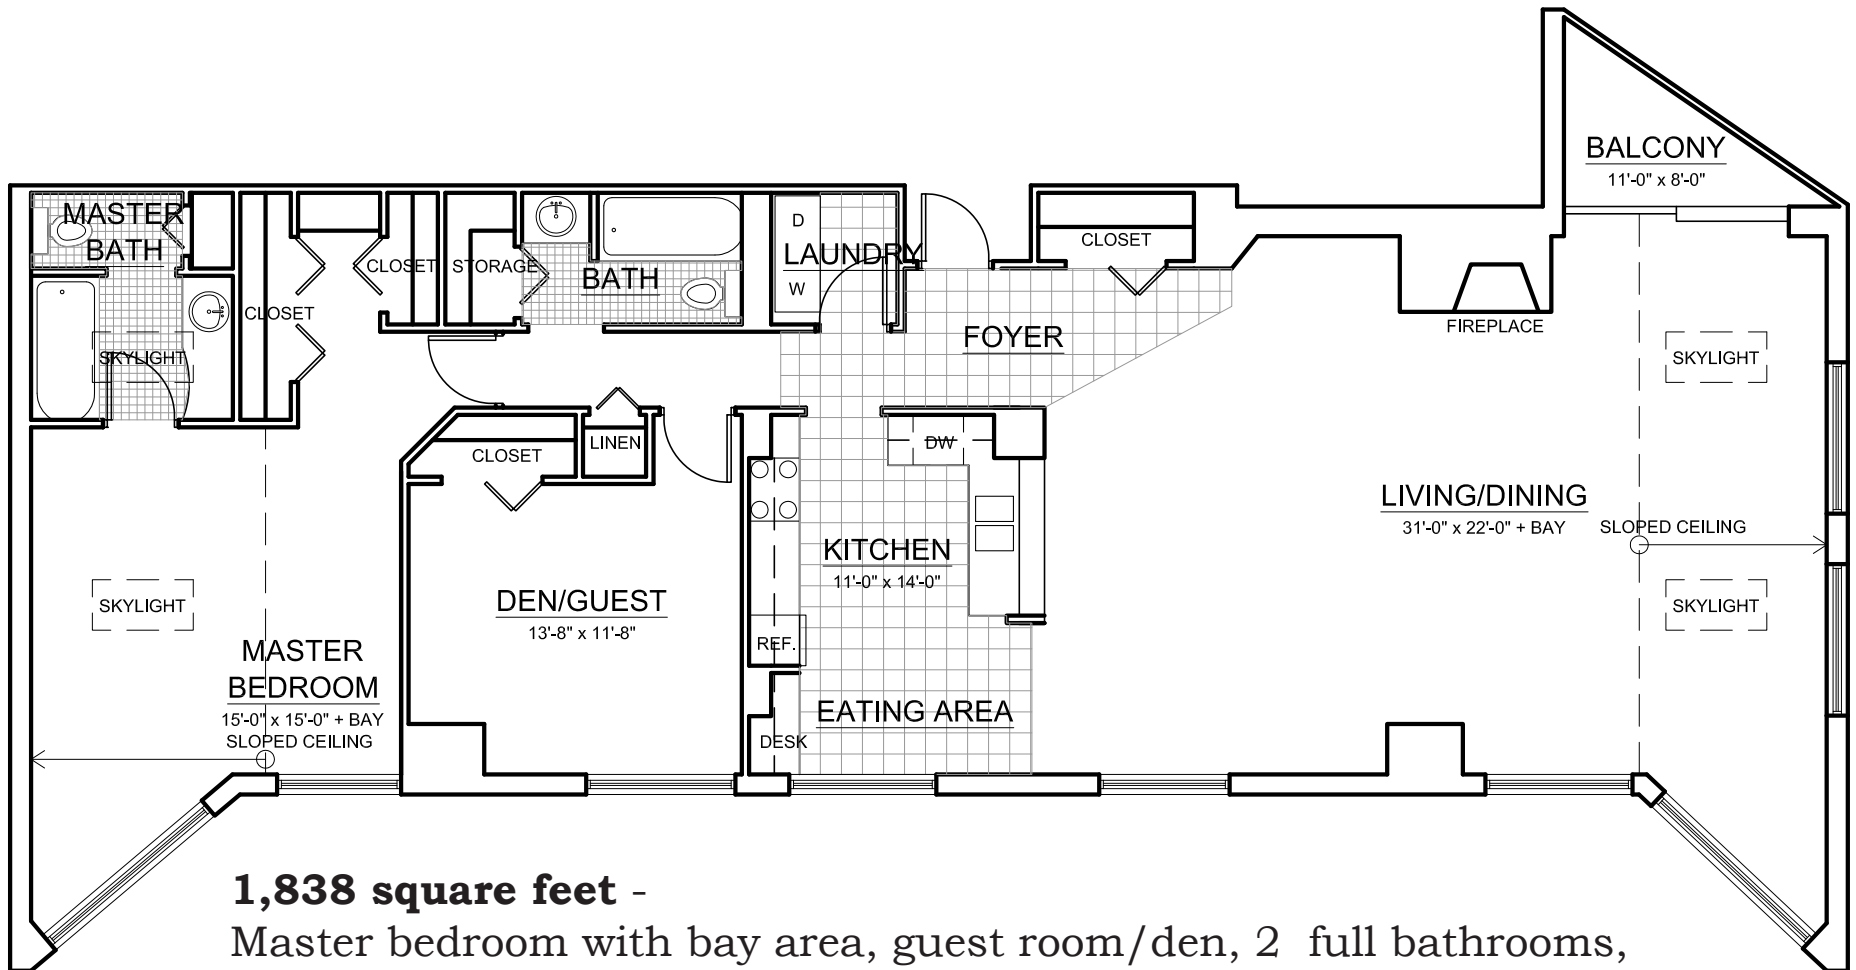

# THE SUMMITT

**1,838 square feet -**

Master bedroom with bay area, guest room/den, 2 full bathrooms, laundry center, cathedral ceilings, living/dining room with bay area and fireplace, large foyer, eat-in kitchen, walk-in storage, balcony.