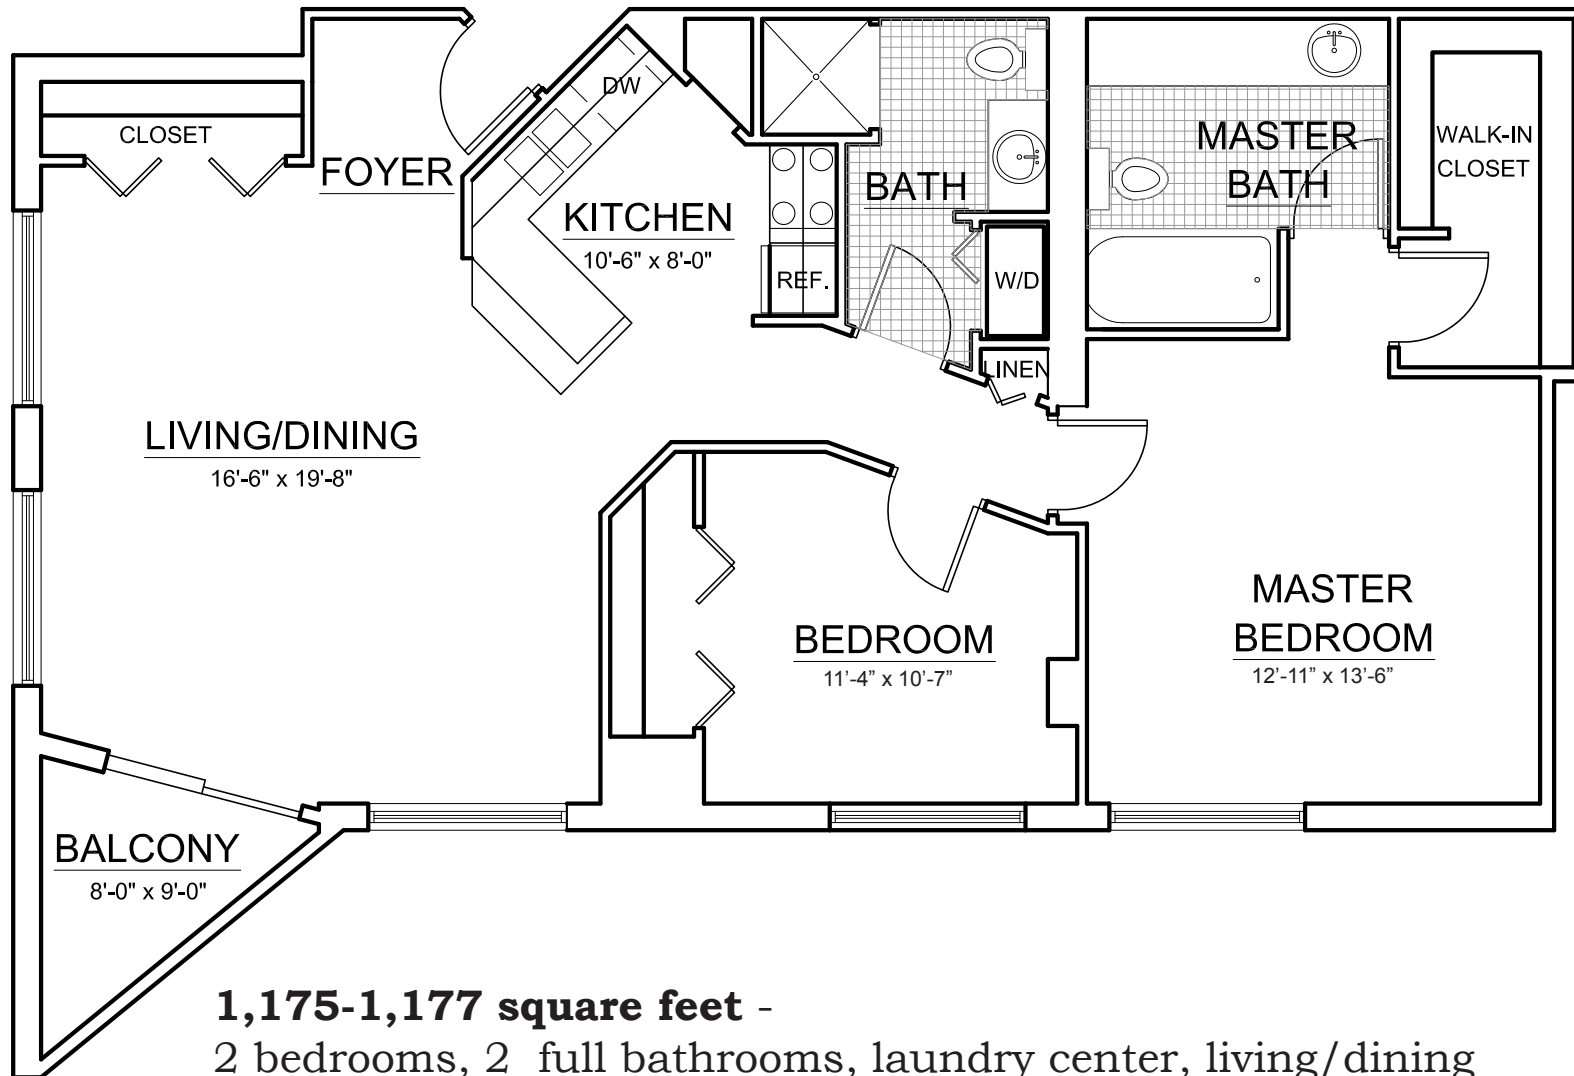

# THE SKYLINER

**1,175-1,177 square feet -**

2 bedrooms, 2 full bathrooms, laundry center, living/dining room, large foyer, balcony.