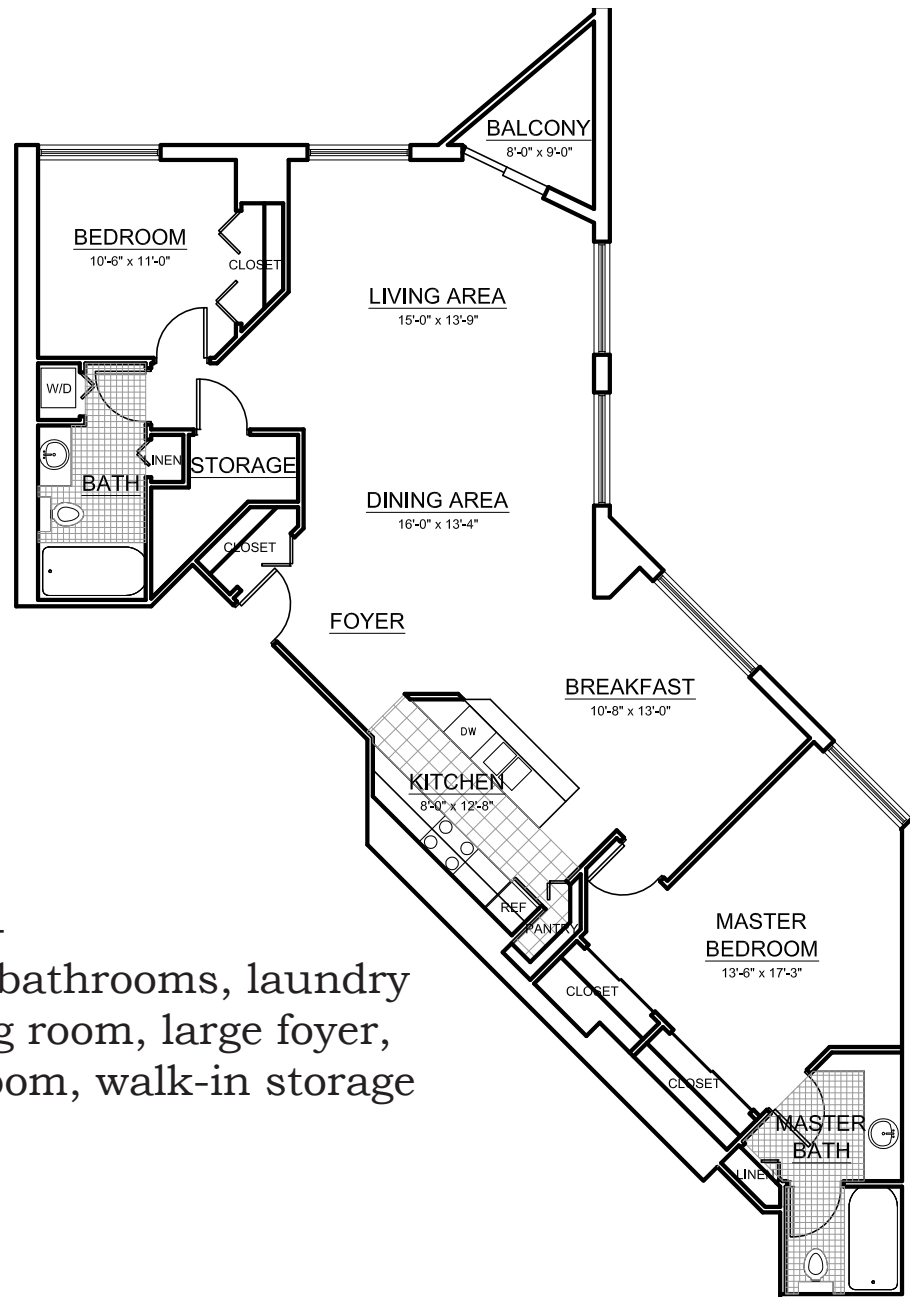

THE RAINBOW

1,531 square feet -

2 bedrooms, 2 full bathrooms, laundry center, living/dining room, large foyer, pantry, breakfast room, walk-in storage room, balcony.