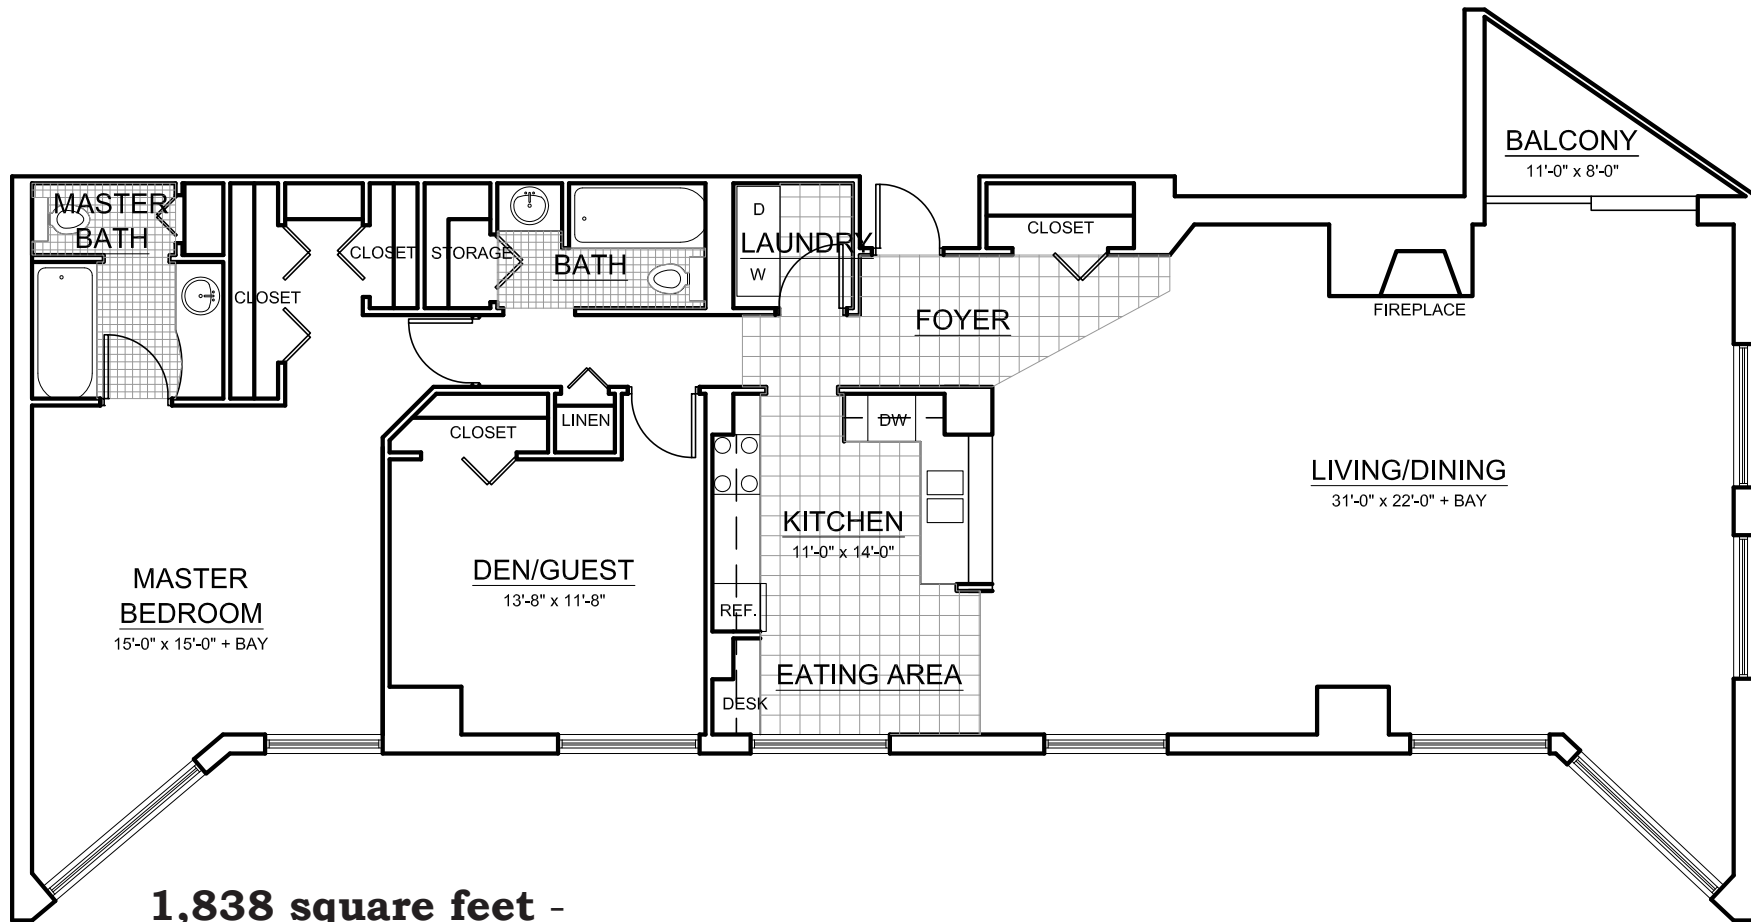

THE NEW YORKER

1,838 square feet -

Master bedroom with bay area, guest room/den, 2 full bathrooms, laundry center, living/dining room with bay area and fireplace, large foyer, eat-in kitchen, walk-in storage, balcony.