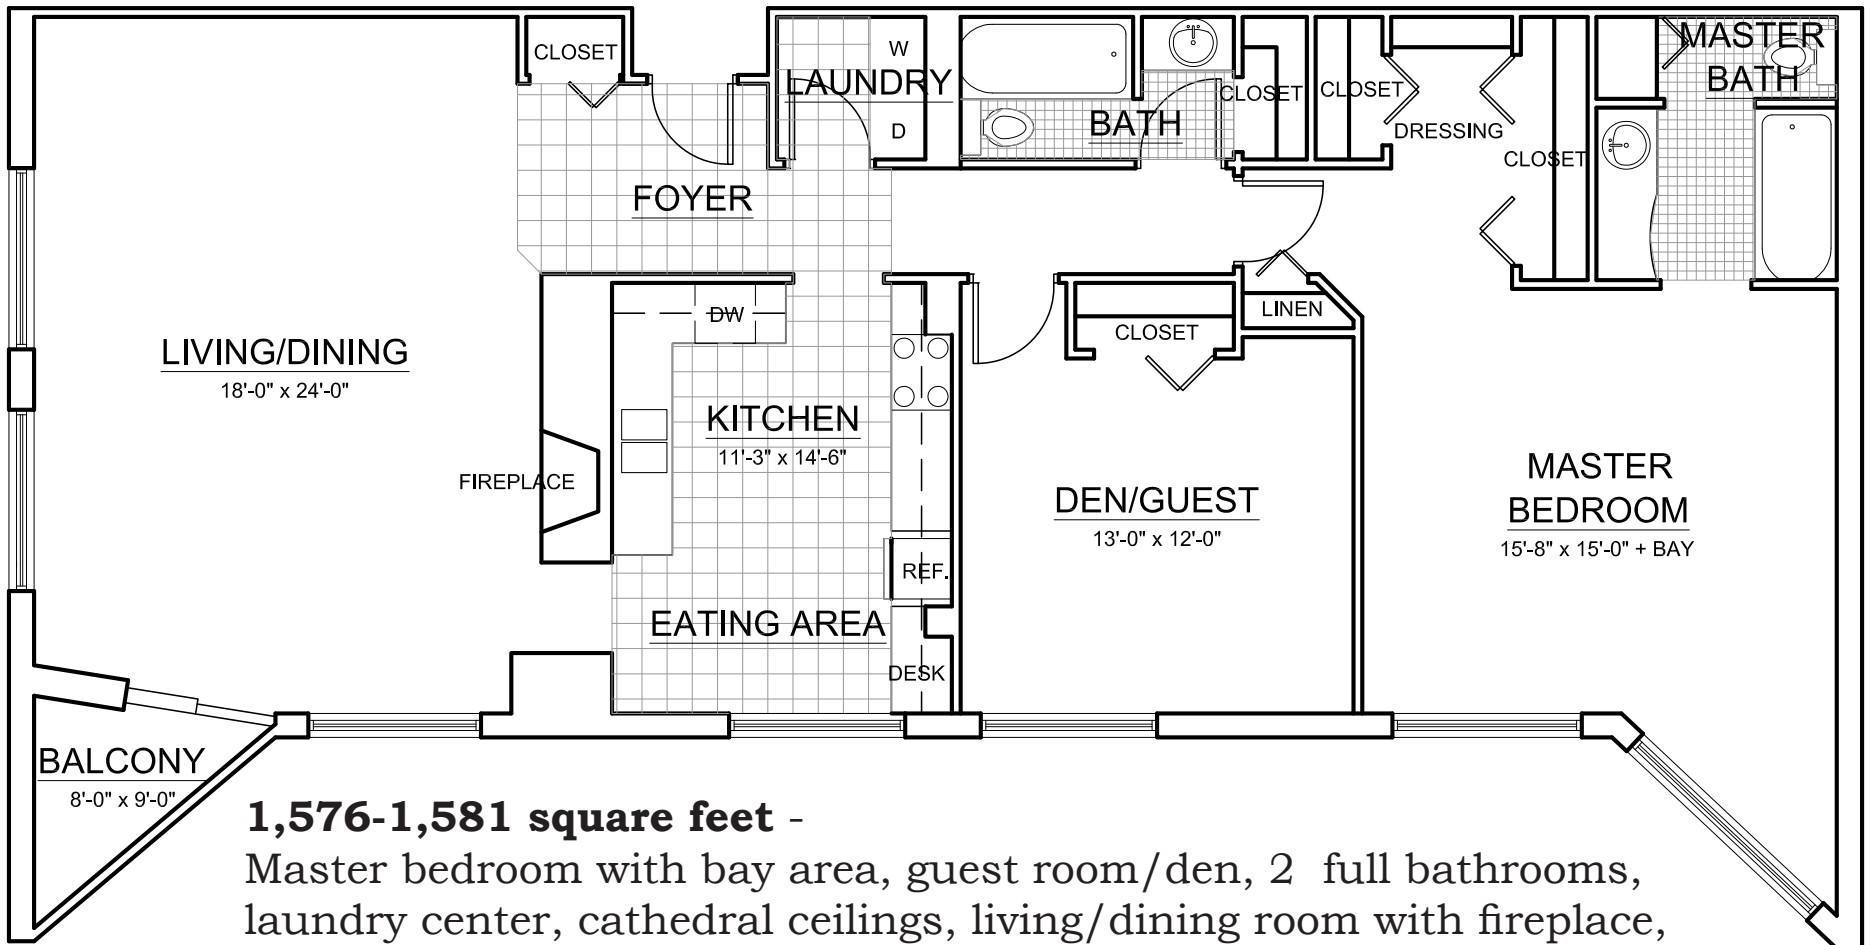

THE HORIZON

1,576-1,581 square feet -

Master bedroom with bay area, guest room/den, 2 full bathrooms, laundry center, cathedral ceilings, living/dining room with fireplace, large foyer, eat-in kitchen, walk-in storage, balcony.