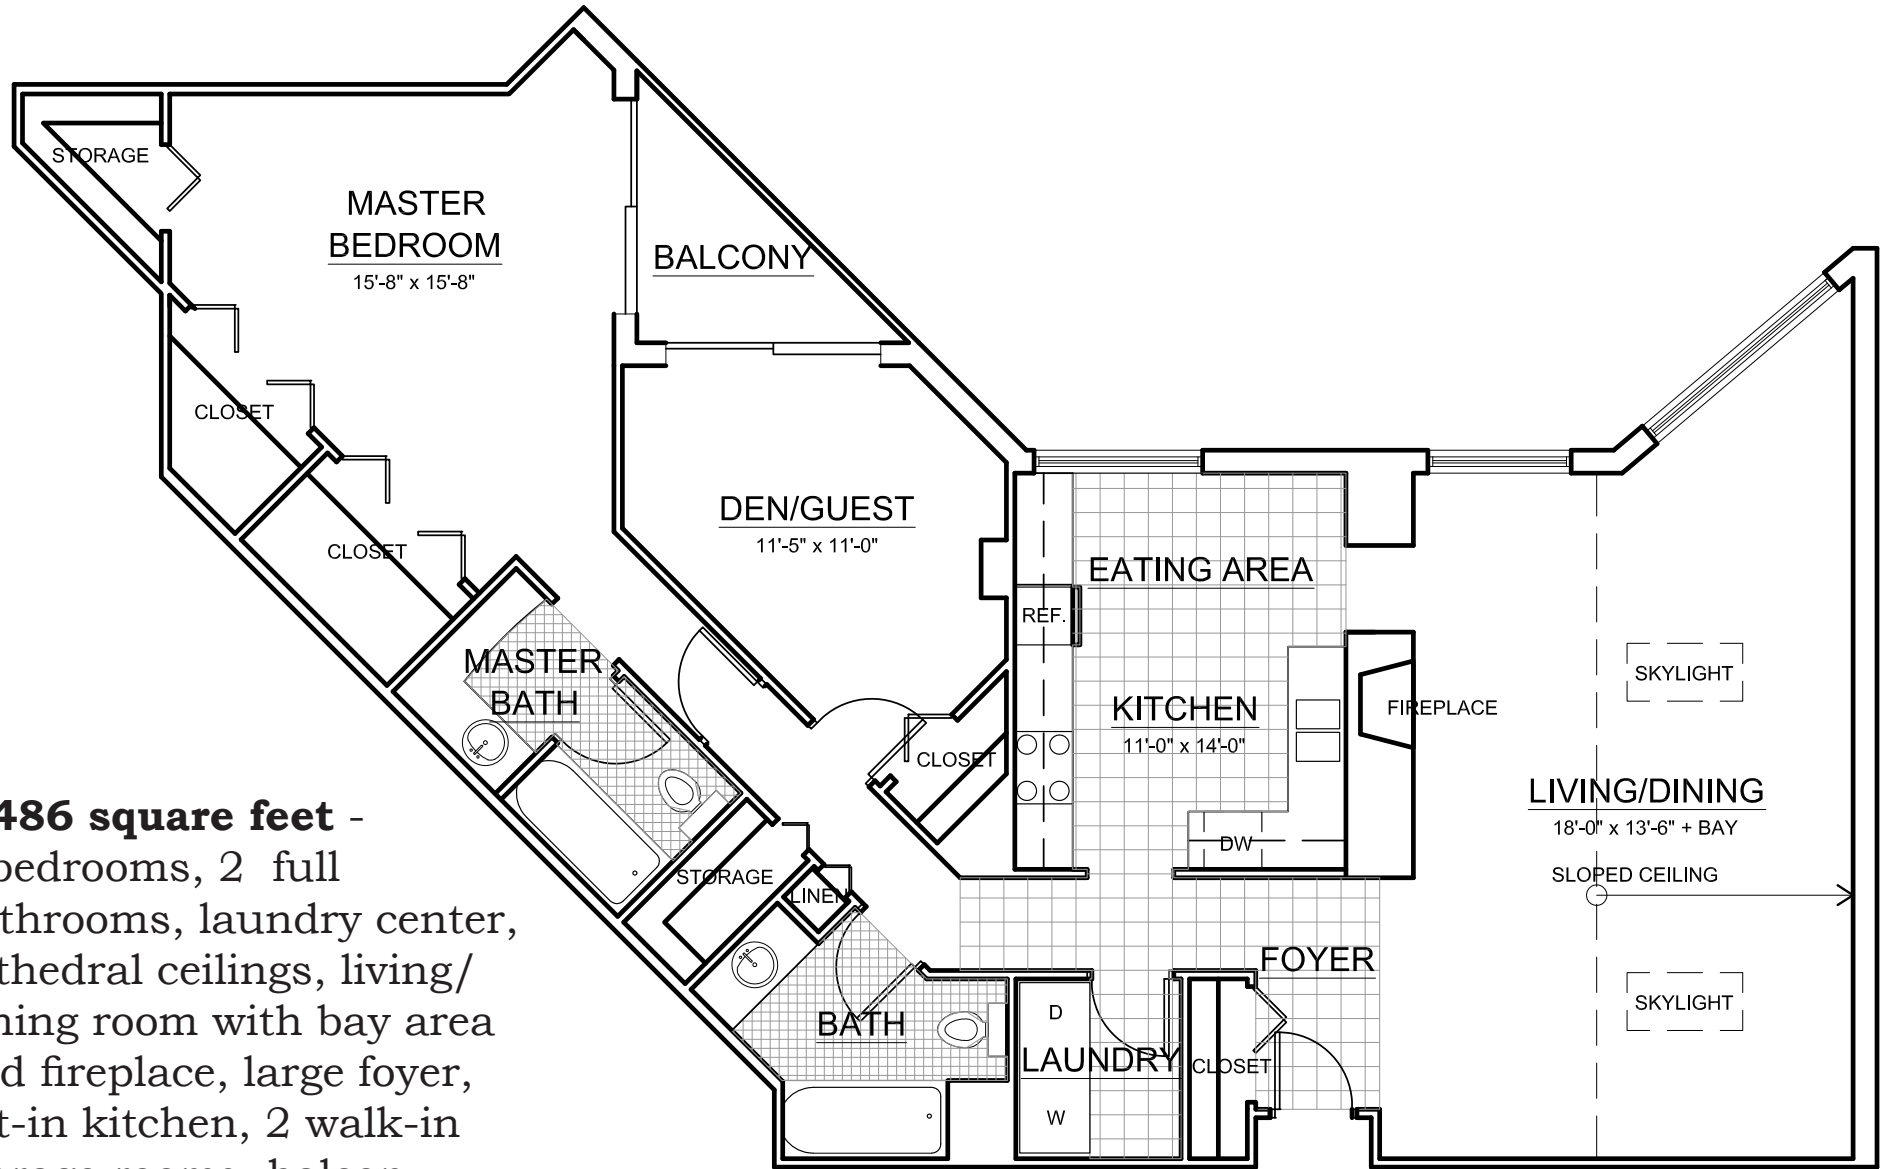

THE CREST

1,486 square feet -
2 bedrooms, 2 full
bathrooms, laundry center,
cathedral ceilings, living/
dining room with bay area
and fireplace, large foyer,
eat-in kitchen, 2 walk-in
storage rooms, balcony.